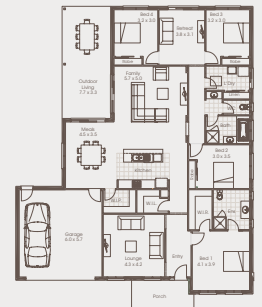

cavalier
homes®
REAL HOMES... REAL PEOPLE.

Parkview

www.cavalierhomes.com.au

PARKVIEW 28

 | 4
  | 2
  | 2

4 Bedrooms	Living	202.10m ²
2 Bathrooms	Garage	37.70m ²
Double Garage	Porch	9.50m ²
Lounge	Outdoor Living	14.20m ²
Family	Total	263.50m ²
Meals		
Kitchen	Width	16.35m
Laundry	Depth	21.17m
Outdoor Living		

Parkview 24 A

Parkview 24 B

Parkview 26

Parkview 30

Parkview 31

Award winning buildings and designs to suit you.