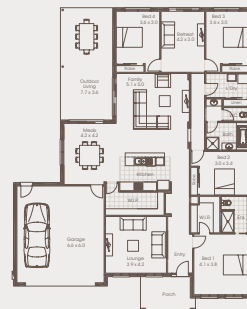

cavalier
homes®
REAL HOMES... REAL PEOPLE.

Parkview

www.cavalierhomes.com.au

PARKVIEW 28

 | 4
  | 2
  | 2

4 Bedrooms	Living	202.10m ²
2 Bathrooms	Garage	37.70m ²
Double Garage	Porch	9.50m ²
Lounge	Outdoor Living	14.20m ²
Family	Total	263.50m ²
Meals		
Kitchen	Width	16.35m
Laundry	Depth	21.17m
Outdoor Living		

Parkview 24 A

Parkview 24 B

Parkview 26

Parkview 30

Parkview 31

Award winning buildings and designs to suit you.