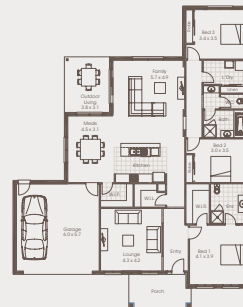

cavalier
homes®
REAL HOMES... REAL PEOPLE.

Parkview

www.cavalierhomes.com.au

PARKVIEW 28

 | 4
  | 2
  | 2

4 Bedrooms	Living	202.10m ²
2 Bathrooms	Garage	37.70m ²
Double Garage	Porch	9.50m ²
Lounge	Outdoor Living	14.20m ²
Family	Total	263.50m ²
Meals		
Kitchen	Width	16.35m
Laundry	Depth	21.17m
Outdoor Living		

Parkview 24 A

Parkview 24 B

Parkview 26

Parkview 30

Parkview 31

Award winning buildings and designs to suit you.