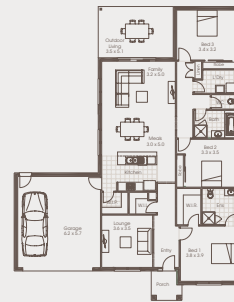

cavalier
homes®
REAL HOMES... REAL PEOPLE.

Parkview

www.cavalierhomes.com.au

PARKVIEW 28

 | 4
  | 2
  | 2

4 Bedrooms	Living	202.10m ²
2 Bathrooms	Garage	37.70m ²
Double Garage	Porch	9.50m ²
Lounge	Outdoor Living	14.20m ²
Family	Total	263.50m ²
Meals		
Kitchen	Width	16.35m
Laundry	Depth	21.17m
Outdoor Living		

Parkview 24 A

Parkview 24 B

Parkview 26

Parkview 30

Parkview 31

Award winning buildings and designs to suit you.