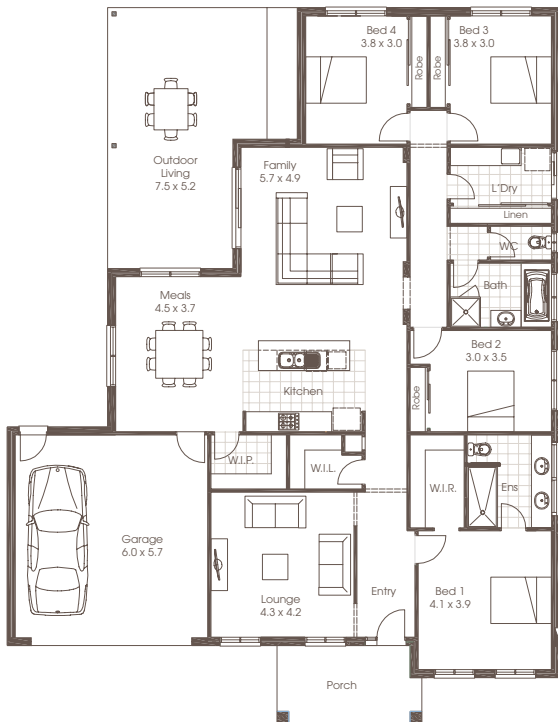

cavalier
homes®
REAL HOMES... REAL PEOPLE.

Parkview

www.cavalierhomes.com.au

PARKVIEW 28

 | 4
  | 2
  | 2

4 Bedrooms	Living	202.10m ²
2 Bathrooms	Garage	37.70m ²
Double Garage	Porch	9.50m ²
Lounge	Outdoor Living	14.20m ²
Family	Total	263.50m ²
Meals		
Kitchen	Width	16.35m
Laundry	Depth	21.17m
Outdoor Living		

Parkview 24 A

Parkview 24 B

Parkview 26

Parkview 30

Parkview 31

Award winning buildings and designs to suit you.