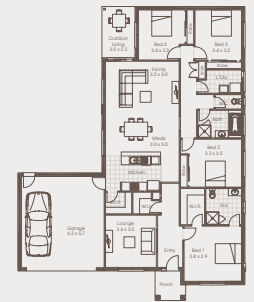

cavalier
homes®
REAL HOMES... REAL PEOPLE.

Parkview

www.cavalierhomes.com.au

PARKVIEW 28

 | 4
  | 2
  | 2

4 Bedrooms	Living	202.10m ²
2 Bathrooms	Garage	37.70m ²
Double Garage	Porch	9.50m ²
Lounge	Outdoor Living	14.20m ²
Family	Total	263.50m ²
Meals		
Kitchen	Width	16.35m
Laundry	Depth	21.17m
Outdoor Living		

Parkview 24 A

Parkview 24 B

Parkview 26

Parkview 30

Parkview 31

Award winning buildings and designs to suit you.